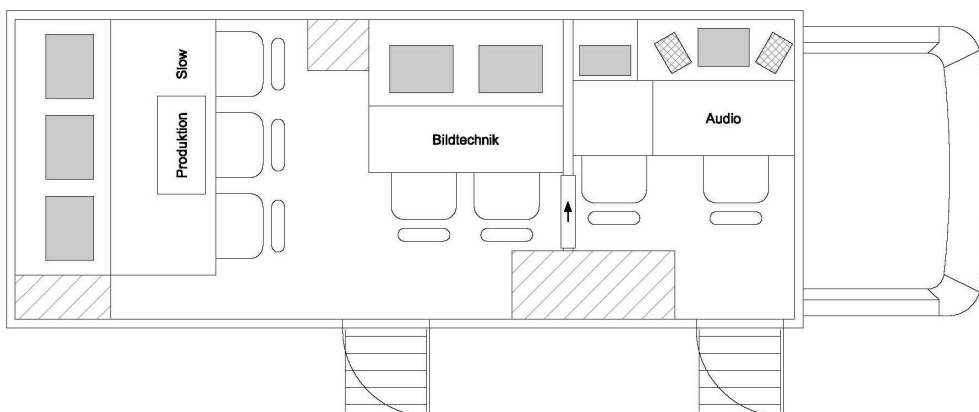

## SD broadcast unit M with 2-5 cameras

Use: sport broadcasts, shows, music and theatre productions

## Vehicle

MAN 14.284

- Length 8.0 m
- Width 2.5 m
- Height 3.8 m
- Weight 15 t
- Power connection CEE 63